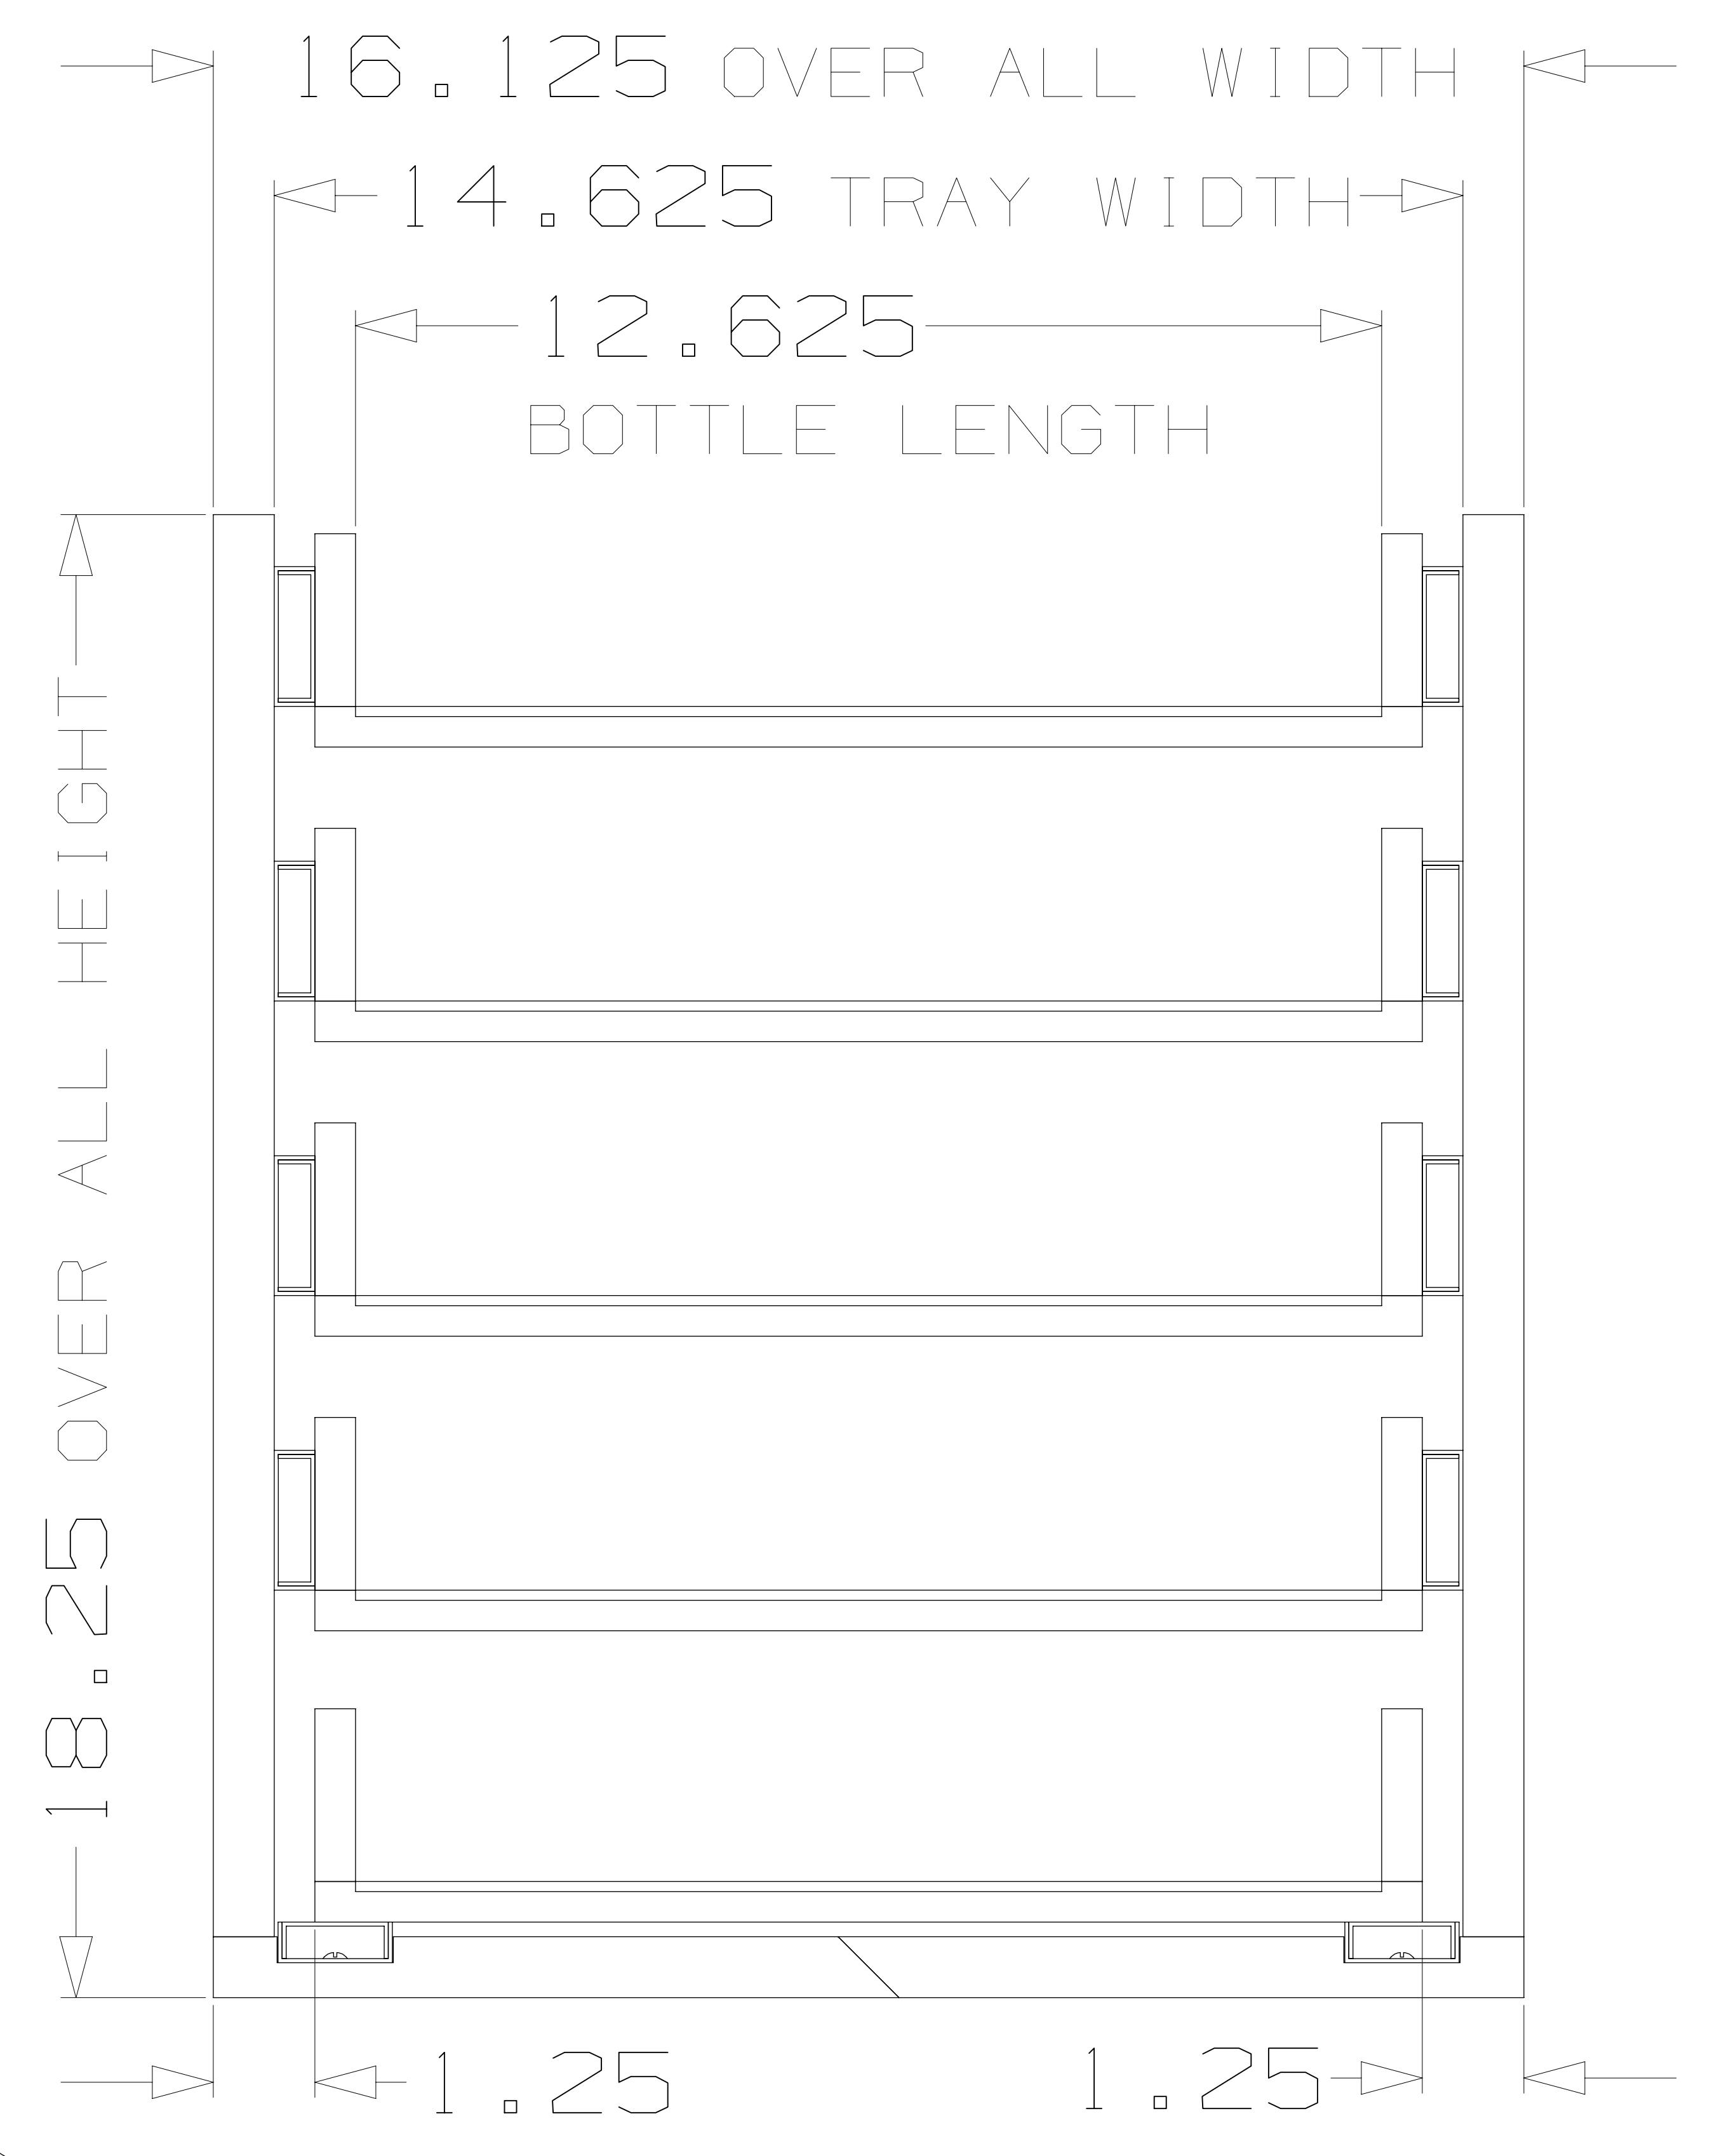

A B C D E F G H J K L M

WL-MAPLE18  
 3 TRAY UNIT  
 18 BOTTLE CAPACITY

REV. MAY 2013  
 ALL DIMENSIONS IN INCHES

1 2 3 4 5 6 7 8 9 10 11 12 13 14 15 16

1 2 3 4 5 6 7 8 9 10 11 12 13 14 15 16

A B C D E F G H J K L M

A B C D E F G H J K L M

WL-MAPLE24  
4 TRAY UNIT  
24 BOTTLE CAPACITY

REV. MAY 2013  
ALL DIMENSIONS IN INCHES

1 2 3 4 5 6 7 8 9 10 11 12 13 14 15 16

A  
B  
C  
D  
E  
F  
G  
H  
J  
K  
L  
M

22.25 OVER ALL DEPTH

16.125 OVER ALL WIDTH

14.625 TRAY WIDTH

12.625 BOTTLE LENGTH

18.25 OVER ALL HEIGHT

1.25

1.25

WL-MAPLE30  
FIVE TRAY UNIT  
30 BOTTLE CAPACITY

REV. MAY 2013  
ALL DIMENSIONS IN INCHES