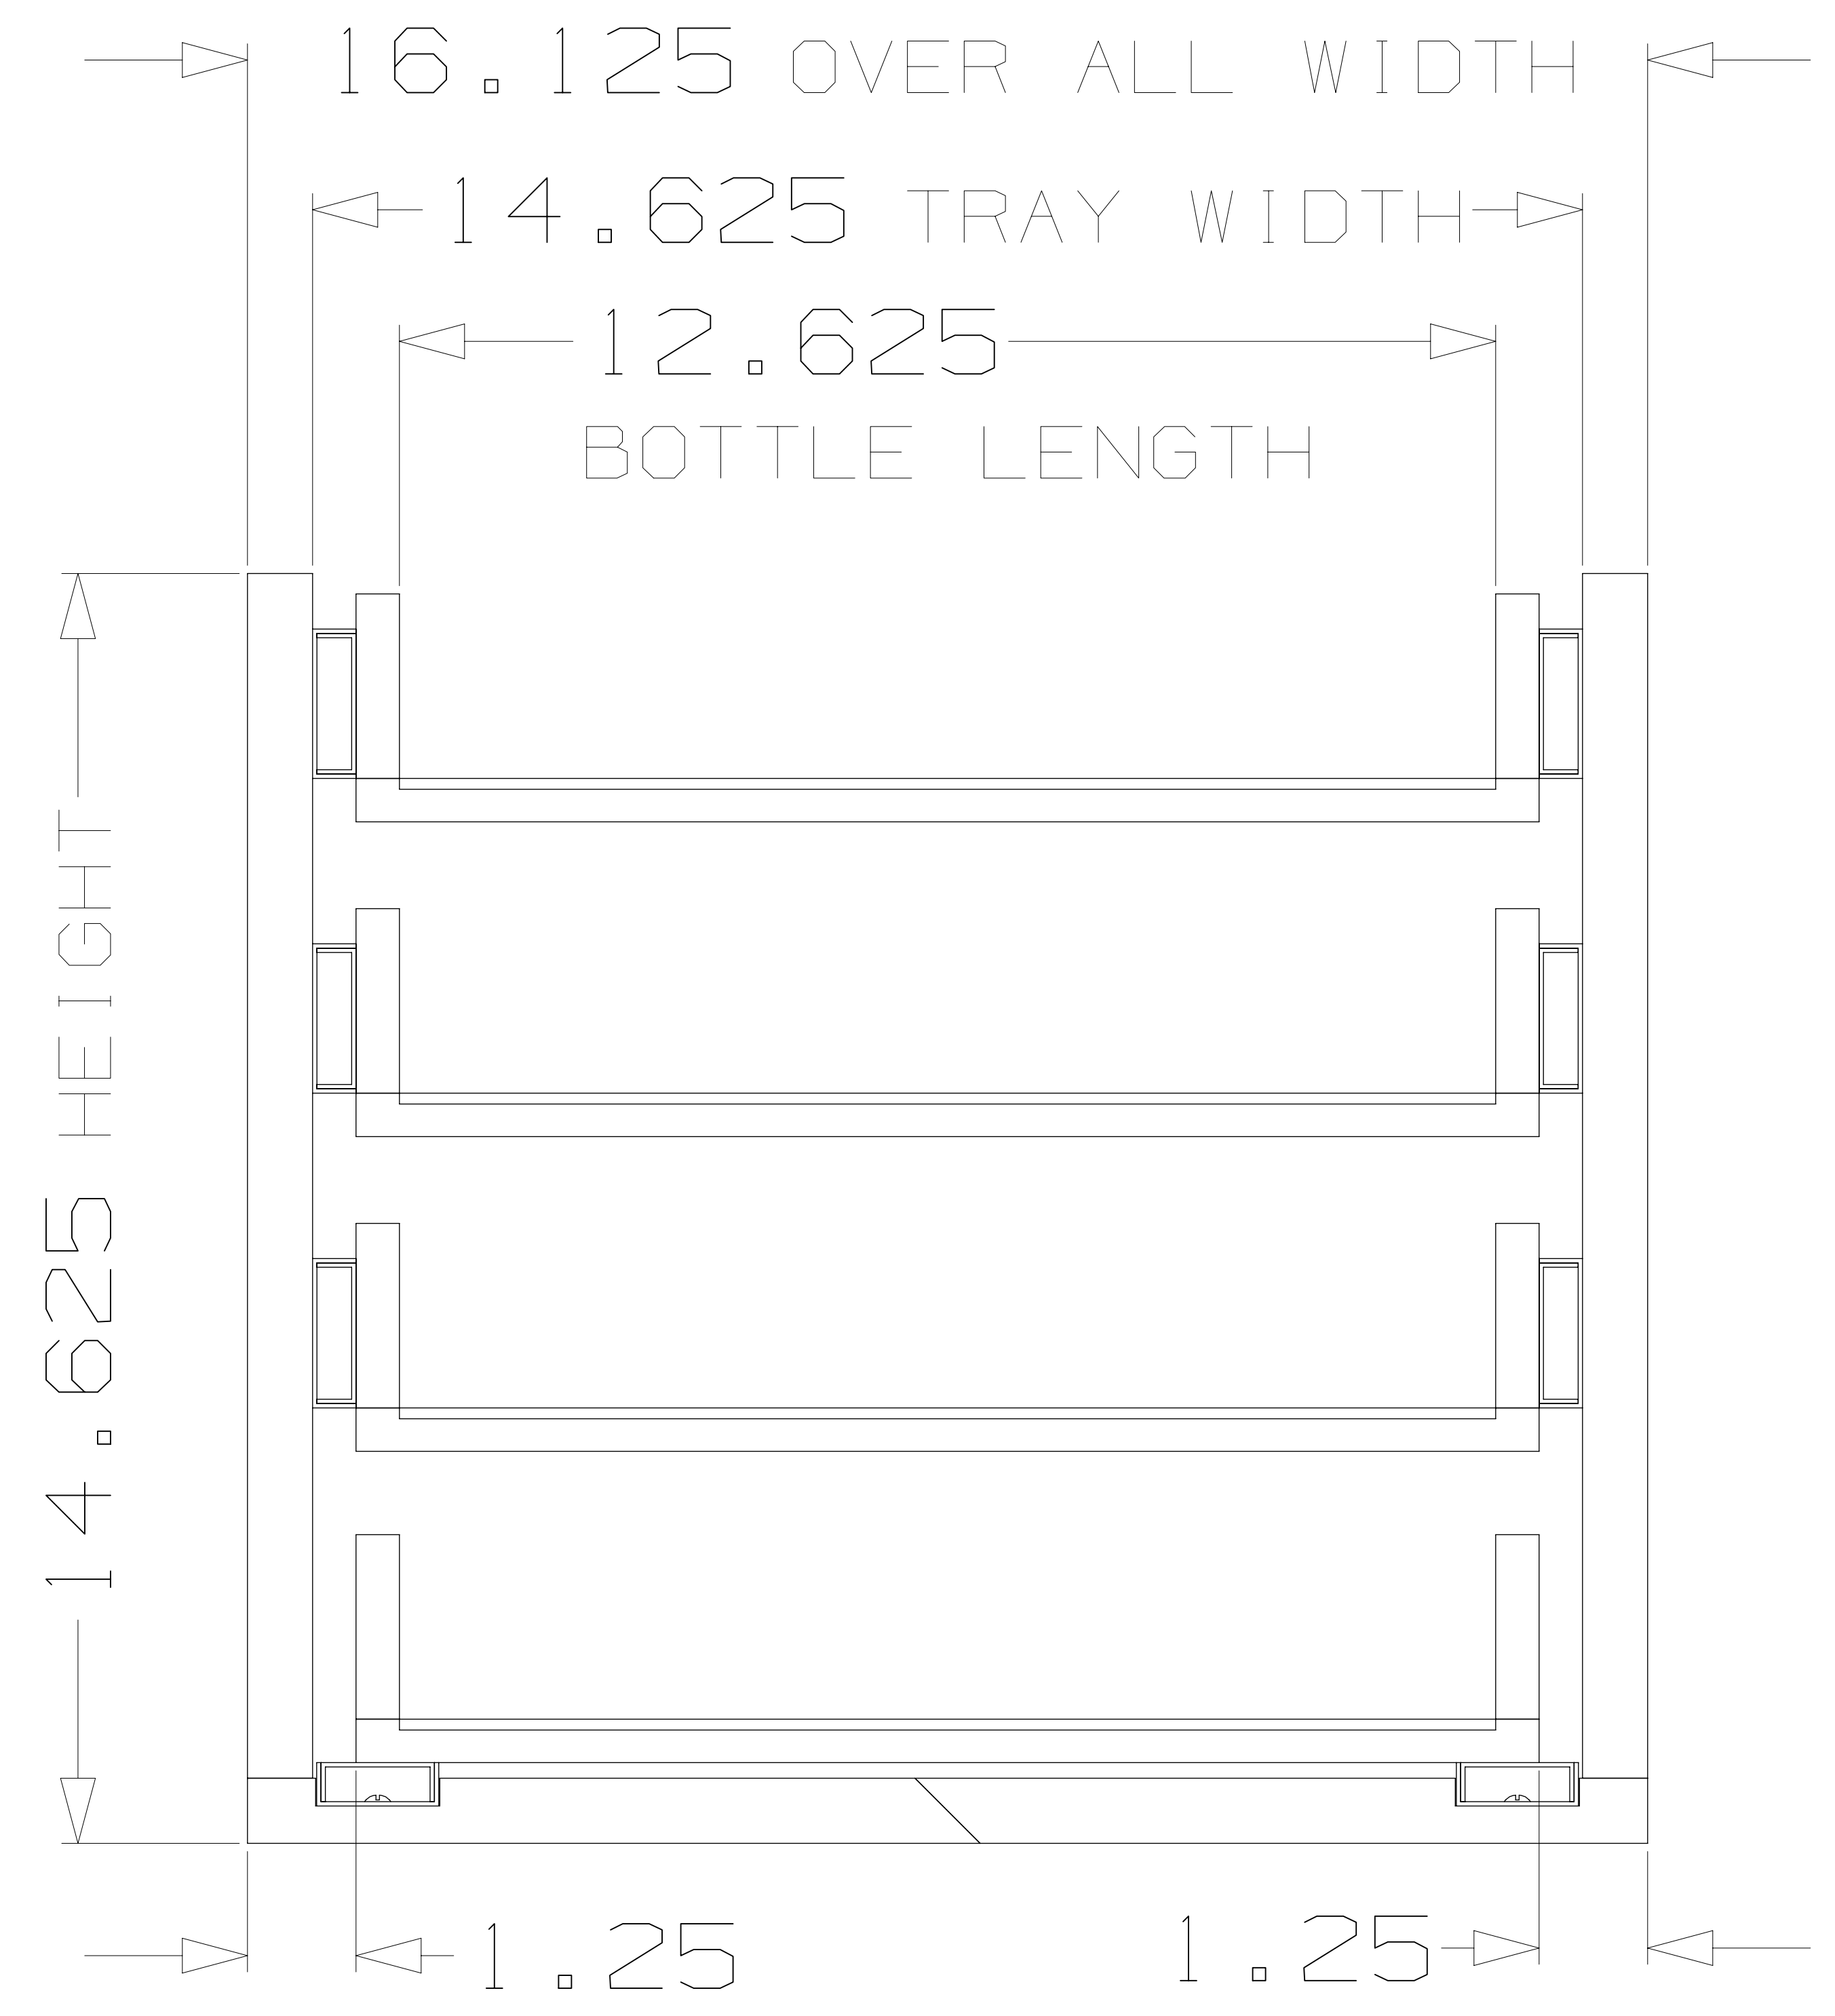

1 2 3 4 5 6 7 8 9 10 11 12 13 14 15 16

A B C D E F G H J K L M

WL-MAPLE12  
 2 TRAY UNIT  
 12 BOTTLE CAPACITY

REV. MAY 2013  
 ALL DIMENSIONS IN INCHES

1 2 3 4 5 6 7 8 9 10 11 12 13 14 15 16

1 2 3 4 5 6 7 8 9 10 11 12 13 14 15 16

A B C D E F G H J K L M

WL-MAPLE18  
 3 TRAY UNIT  
 18 BOTTLE CAPACITY

REV. MAY 2013  
 ALL DIMENSIONS IN INCHES

1 2 3 4 5 6 7 8 9 10 11 12 13 14 15 16

1 2 3 4 5 6 7 8 9 10 11 12 13 14 15 16

A B C D E F G H J K L M

A B C D E F G H J K L M

WL-MAPLE24  
4 TRAY UNIT  
24 BOTTLE CAPACITY

REV. MAY 2013  
ALL DIMENSIONS IN INCHES

1 2 3 4 5 6 7 8 9 10 11 12 13 14 15 16

A  
B  
C  
D  
E  
F  
G  
H  
J  
K  
L  
M

22.25 OVER ALL DEPTH

16.125 OVER ALL WIDTH

14.625 TRAY WIDTH

12.625 BOTTLE LENGTH

18.25 OVER ALL HEIGHT

1.25

1.25

WL-MAPLE30  
FIVE TRAY UNIT  
30 BOTTLE CAPACITY

REV. MAY 2013  
ALL DIMENSIONS IN INCHES