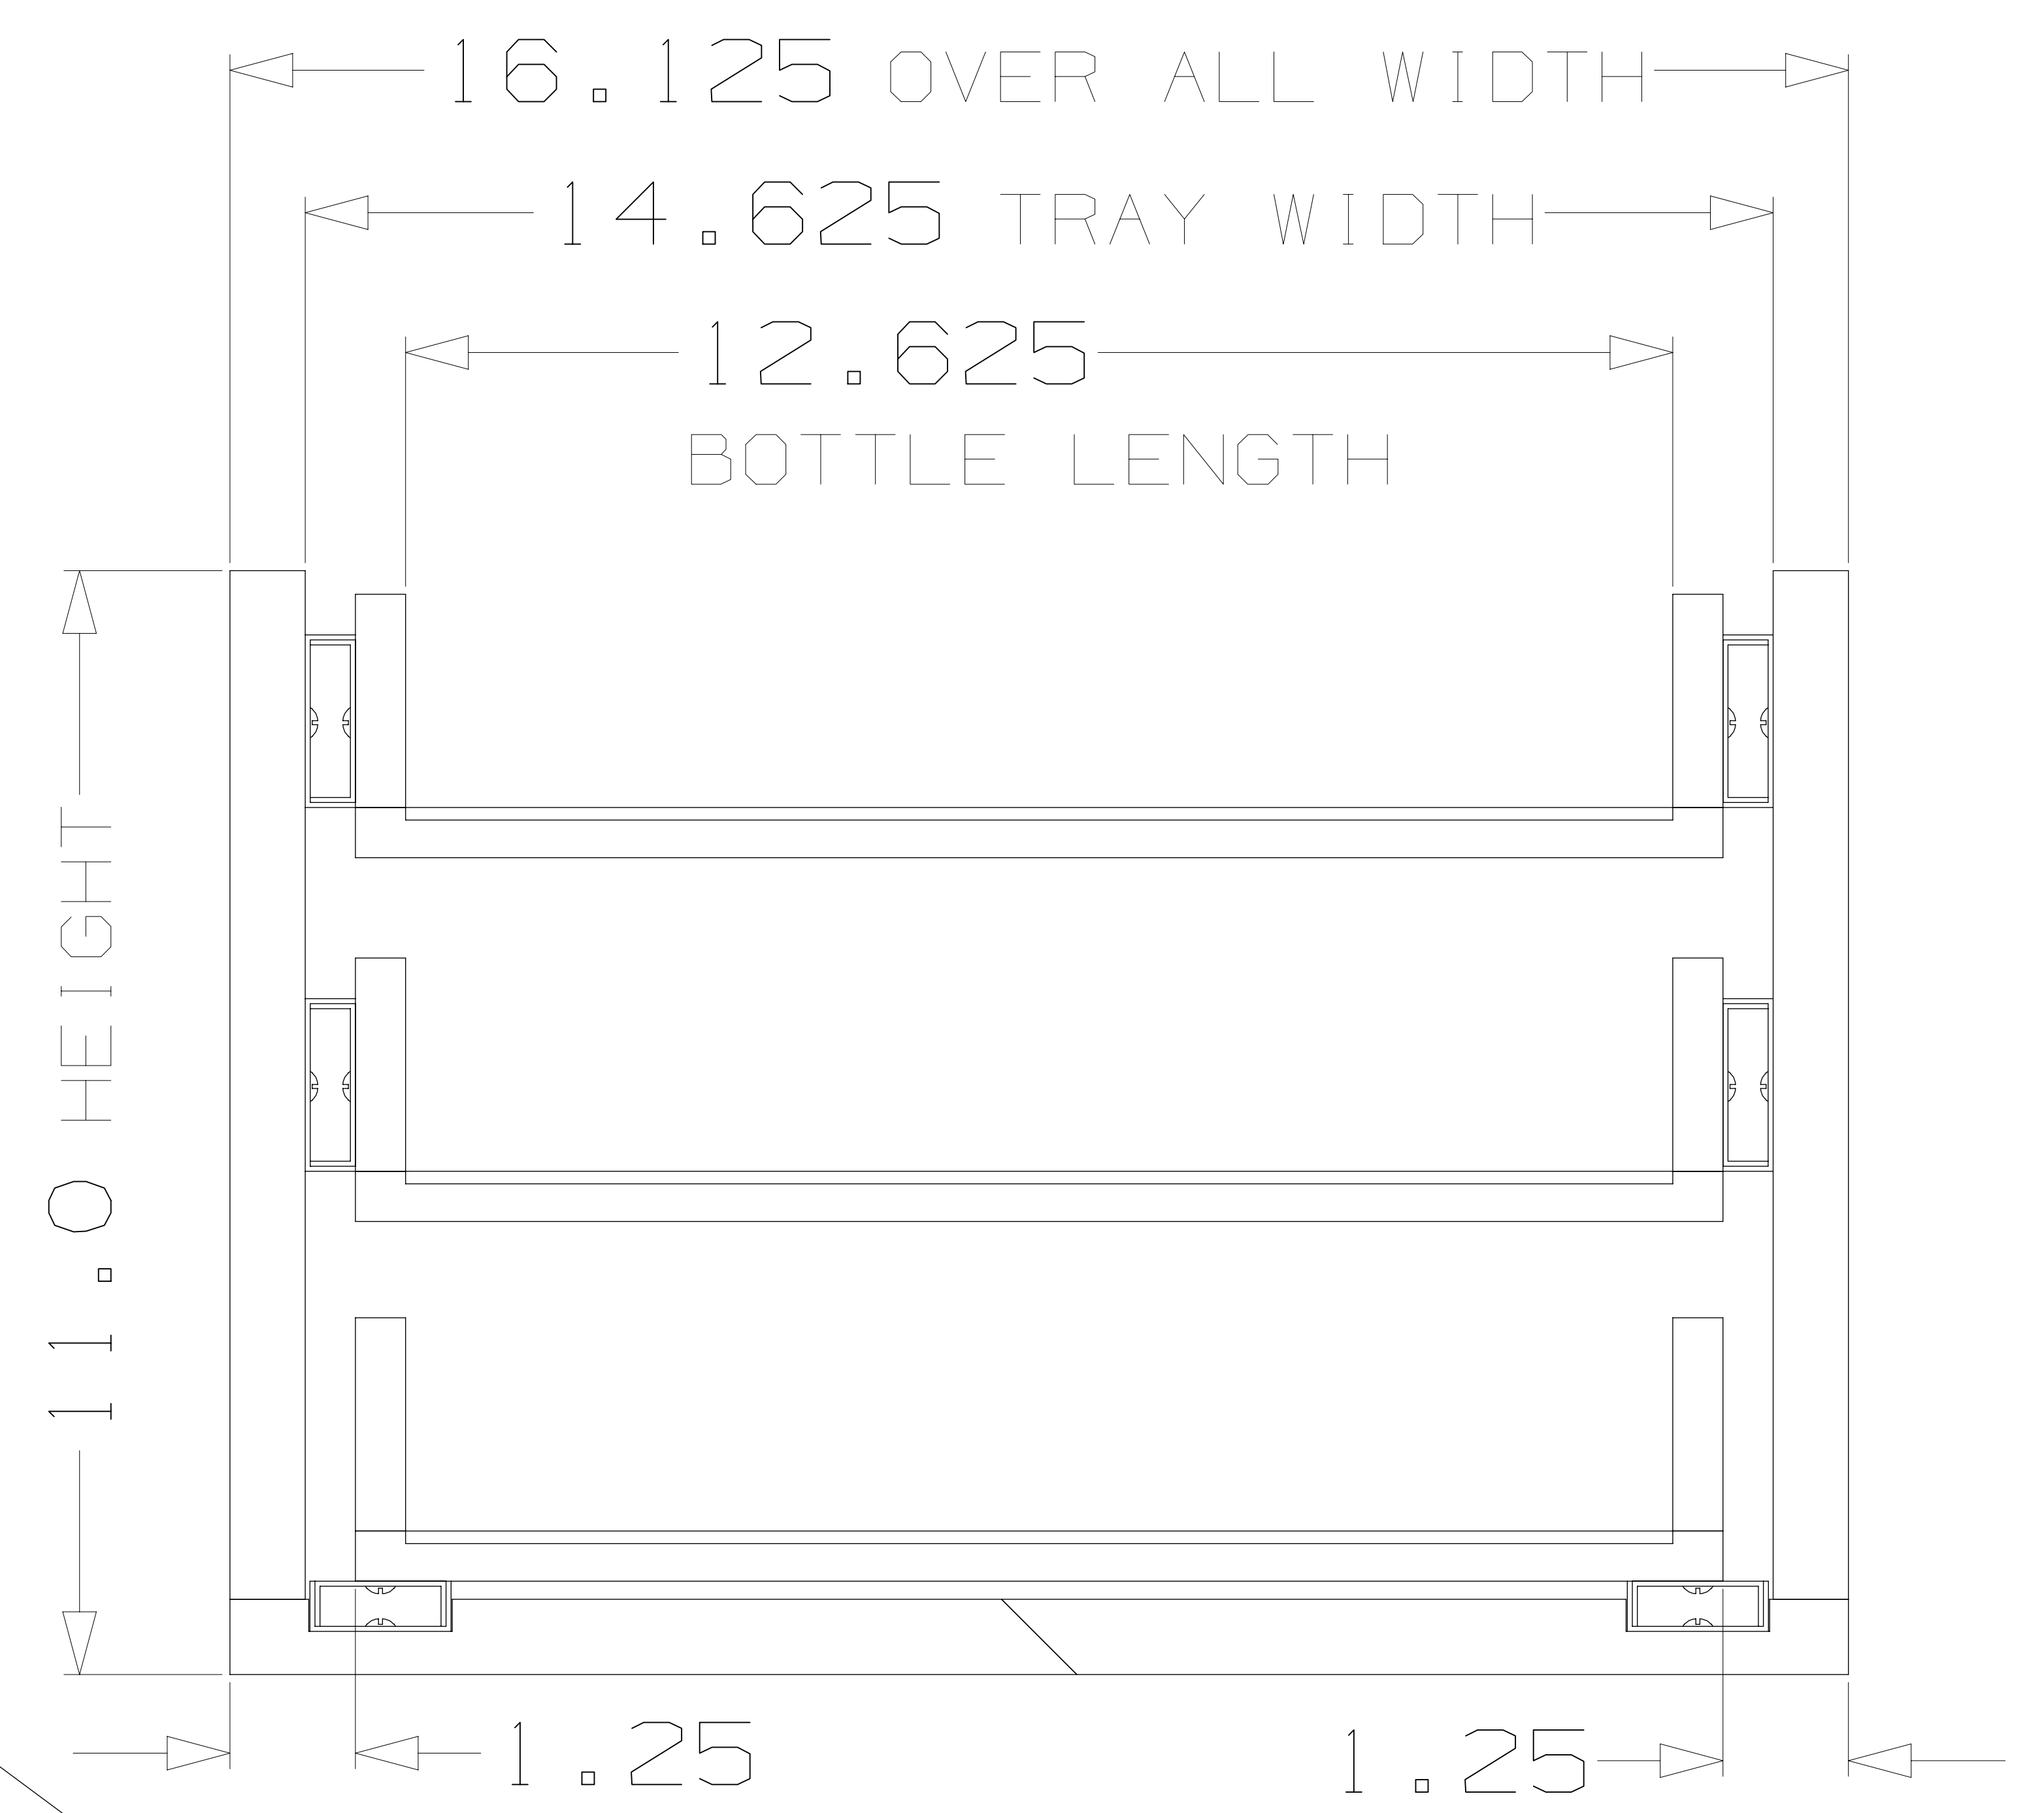

1 2 3 4 5 6 7 8 9 10 11 12 13 14 15 16

A B C D E F G H J K L M

WL-MAPLE12  
 2 TRAY UNIT  
 12 BOTTLE CAPACITY

REV. MAY 2013  
 ALL DIMENSIONS IN INCHES

1 2 3 4 5 6 7 8 9 10 11 12 13 14 15 16

1 2 3 4 5 6 7 8 9 10 11 12 13 14 15 16

A B C D E F G H J K L M

WL-MAPLE18  
 3 TRAY UNIT  
 18 BOTTLE CAPACITY

REV. MAY 2013  
 ALL DIMENSIONS IN INCHES

1 2 3 4 5 6 7 8 9 10 11 12 13 14 15 16

1 2 3 4 5 6 7 8 9 10 11 12 13 14 15 16

A B C D E F G H J K L M

A B C D E F G H J K L M

WL-MAPLE24  
4 TRAY UNIT  
24 BOTTLE CAPACITY

REV. MAY 2013  
ALL DIMENSIONS IN INCHES

1 2 3 4 5 6 7 8 9 10 11 12 13 14 15 16

A  
B  
C  
D  
E  
F  
G  
H  
J  
K  
L  
M

22.25 OVER ALL DEPTH

16.125 OVER ALL WIDTH

14.625 TRAY WIDTH

12.625 BOTTLE LENGTH

18.25 OVER ALL HEIGHT

1.25

1.25

WL-MAPLE30  
FIVE TRAY UNIT  
30 BOTTLE CAPACITY

REV. MAY 2013  
ALL DIMENSIONS IN INCHES