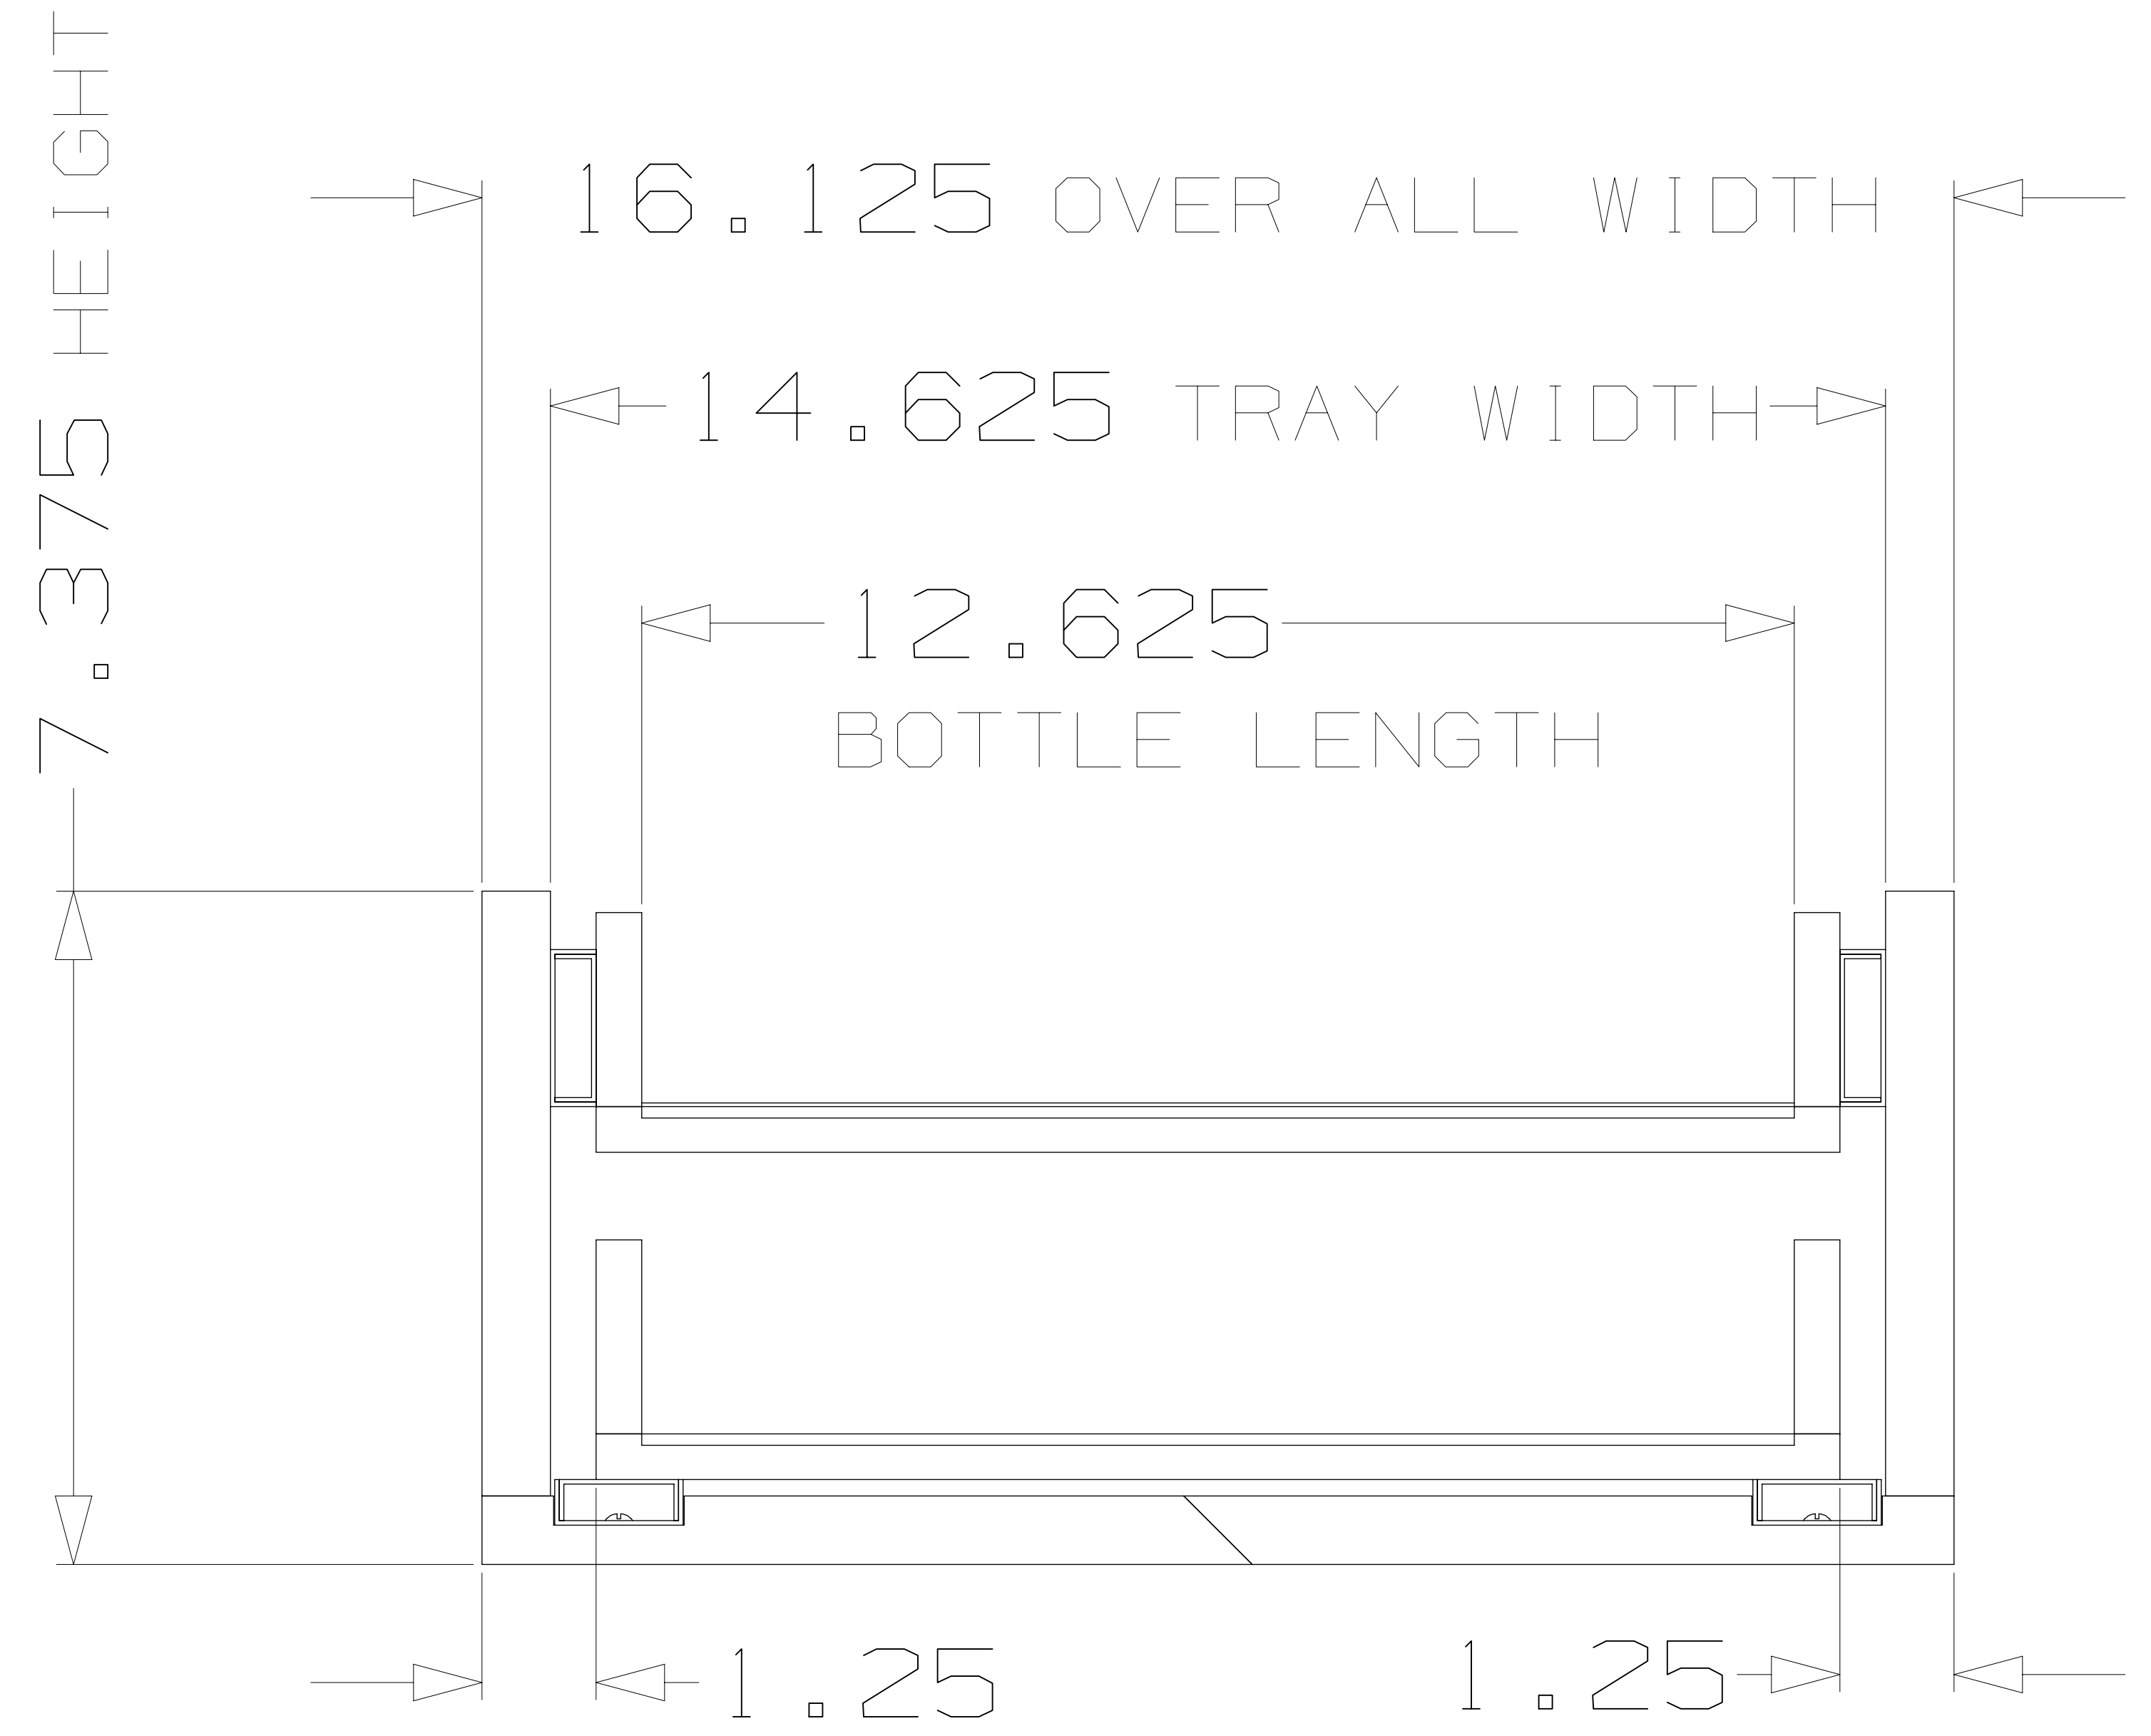

1 2 3 4 5 6 7 8 9 10 11 12 13 14 15 16

A B C D E F G H J K L M

WL-MAPLE12  
 2 TRAY UNIT  
 12 BOTTLE CAPACITY

REV. MAY 2013  
 ALL DIMENSIONS IN INCHES

1 2 3 4 5 6 7 8 9 10 11 12 13 14 15 16

1 2 3 4 5 6 7 8 9 10 11 12 13 14 15 16

A B C D E F G H J K L M

WL-MAPLE18  
 3 TRAY UNIT  
 18 BOTTLE CAPACITY

REV. MAY 2013  
 ALL DIMENSIONS IN INCHES

1 2 3 4 5 6 7 8 9 10 11 12 13 14 15 16

1 2 3 4 5 6 7 8 9 10 11 12 13 14 15 16

A B C D E F G H J K L M

A B C D E F G H J K L M

WL-MAPLE24  
4 TRAY UNIT  
24 BOTTLE CAPACITY

REV. MAY 2013  
ALL DIMENSIONS IN INCHES

1 2 3 4 5 6 7 8 9 10 11 12 13 14 15 16

A  
B  
C  
D  
E  
F  
G  
H  
J  
K  
L  
M

22.25 OVER ALL DEPTH

16.125 OVER ALL WIDTH

14.625 TRAY WIDTH

12.625 BOTTLE LENGTH

18.25 OVER ALL HEIGHT

1.25

1.25

WL-MAPLE30  
FIVE TRAY UNIT  
30 BOTTLE CAPACITY

REV. MAY 2013  
ALL DIMENSIONS IN INCHES